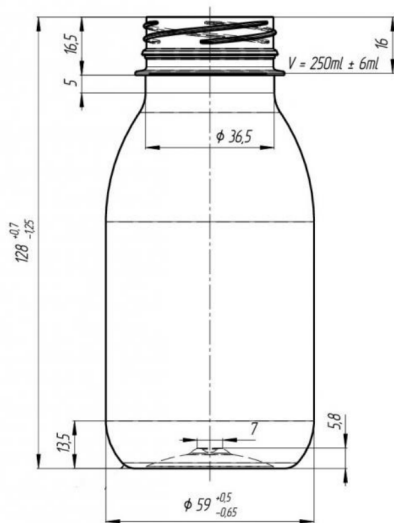

### General info

Item no. (SKU):	<b>LS1370824112</b>
Family / Range:	<b>Cosmo Veral</b>
Capacity:	<b>250ml</b>
Neck:	<b>28/410</b>
Weight:	<b>26</b>
Shape:	<b>Round</b>
Material:	<b>PET</b>
Colour:	
Print Areas:	
Country of Origin:	<b>Lithuania</b>

#### Packed in Boxes

Box Dimensions (mm):	<b>594 x 394 x 448</b>
Quantity per box (pcs):	<b>180</b>
Boxes per pallet (pcs):	<b>20</b>
Quantity per pallet (pcs):	<b>3600</b>
Net weight (kg):	<b>86</b>
Gross weight (kg):	<b>109</b>
Pallet height (mm):	<b>2400</b>

#### Packed in PE bags on trays (Full pallet)

Tray dimensions (mm):	<b>1200 x 800 x 50</b>
Quantity per tray (pcs):	<b>250</b>
Quantity per PE bag (pcs):	<b>125</b>
PE bags per tray (pcs):	<b>2</b>
Trays per pallet (pcs):	<b>17</b>
Quantity per pallet (pcs):	<b>4250</b>
Net weight (kg):	<b>48</b>
Gross weight (kg):	<b>128</b>
Pallet height (mm):	<b>2400</b>